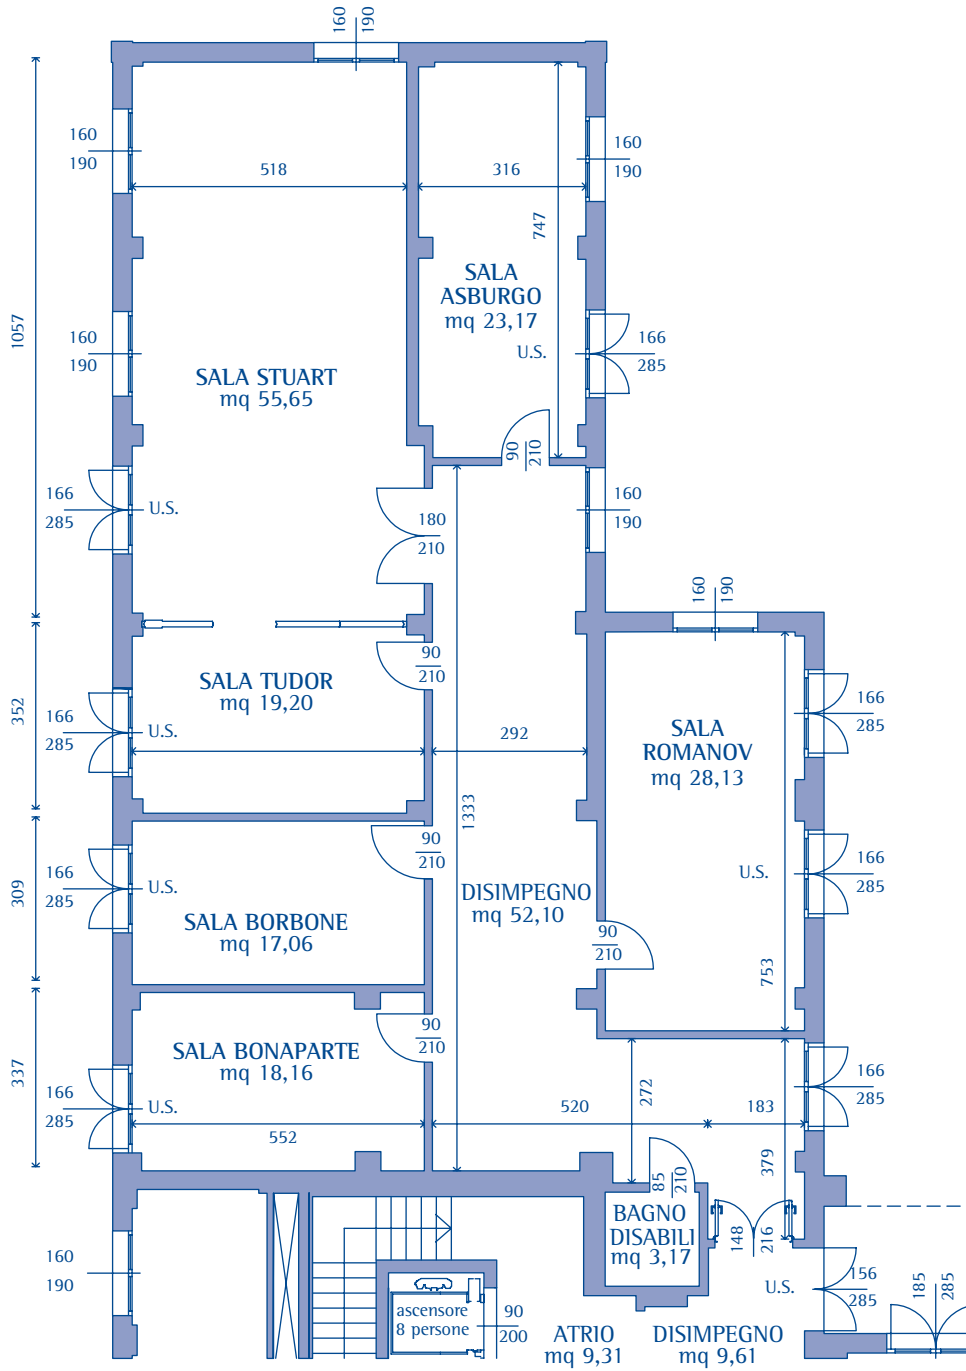

SALE CONGRESSI ALBERGO
SAVOIA HOTEL REGENCY

★★★★S